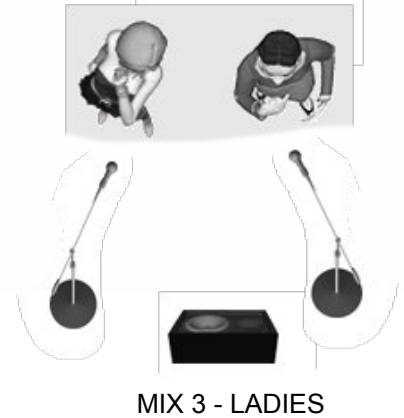

HORNS USE AN X18

MIX 6 - DRUMS

Percussion pad

INPUT LIST

- 1) Kick
- 2) Snare
- 3) High Hat
- 4) Rack 1 Tom
- 5) Rack 2 Tom
- 6) Floor Tom
- 7) Overhead SR
- 8) Overhead SL
- 9) Bass
- 10) Electronic Perc. (DI)
- 11) Electric Guitar CS
- 12) Acoustic Git CS (DI)
- 13) Guitar SR
- 14) Keys L (DI)
- 15) Keys R (DI)
- 16) Key Vocal
- 17) Trombone (clip-on)
- 18) Trumpet (clip-on)
- 19) Saxophone (clip-on)